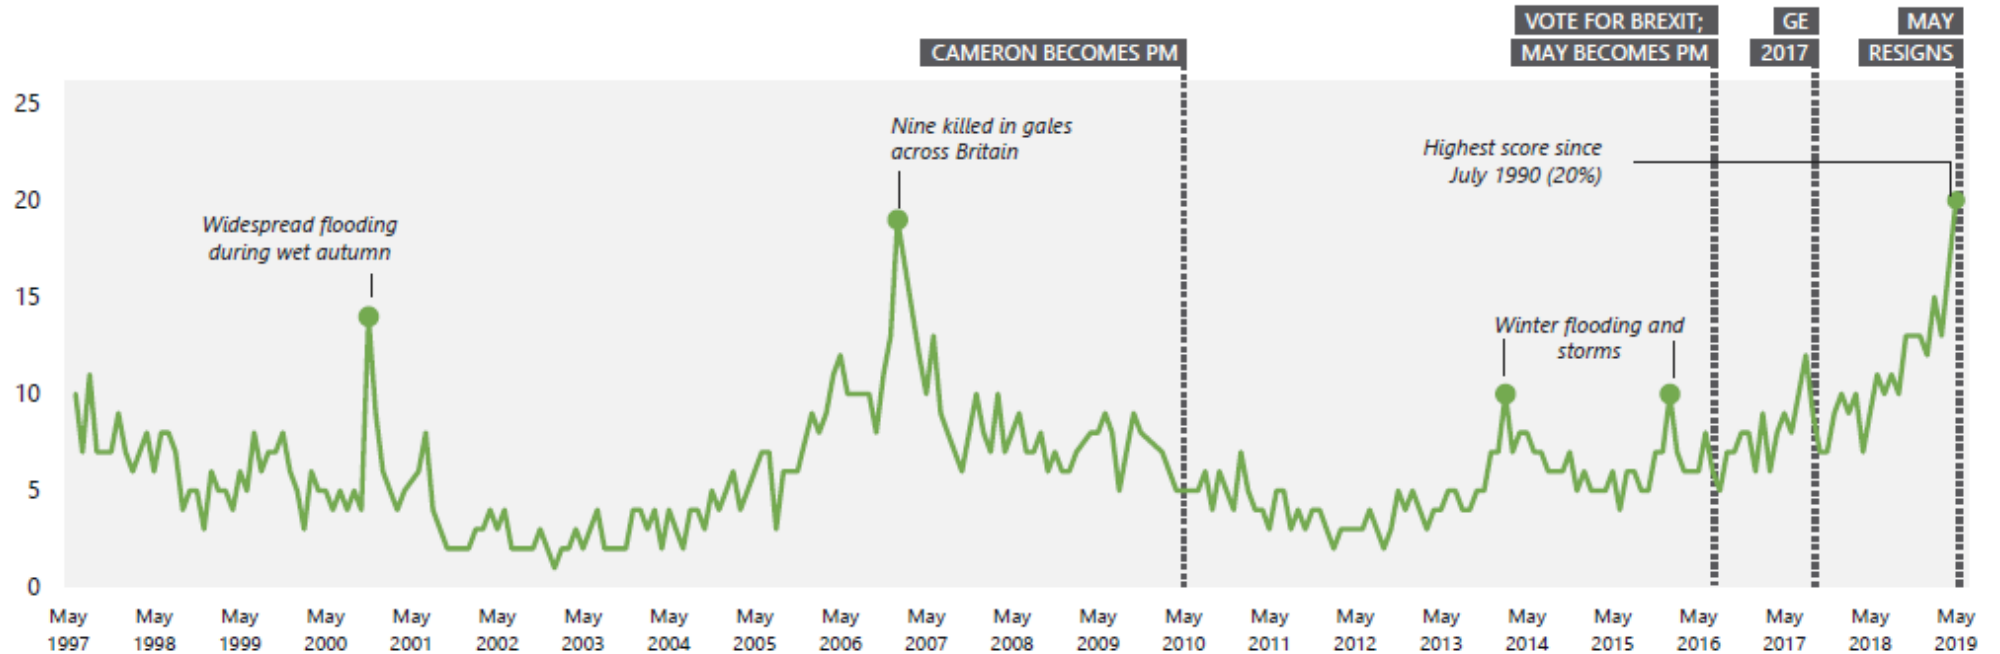

Pollution / Environment

WHAT DO YOU SEE AS THE MOST/OTHER IMPORTANT ISSUES FACING BRITAIN TODAY?

Base: representative sample of c.1,000 British adults age 18+ each month, interviewed face-to-face in home